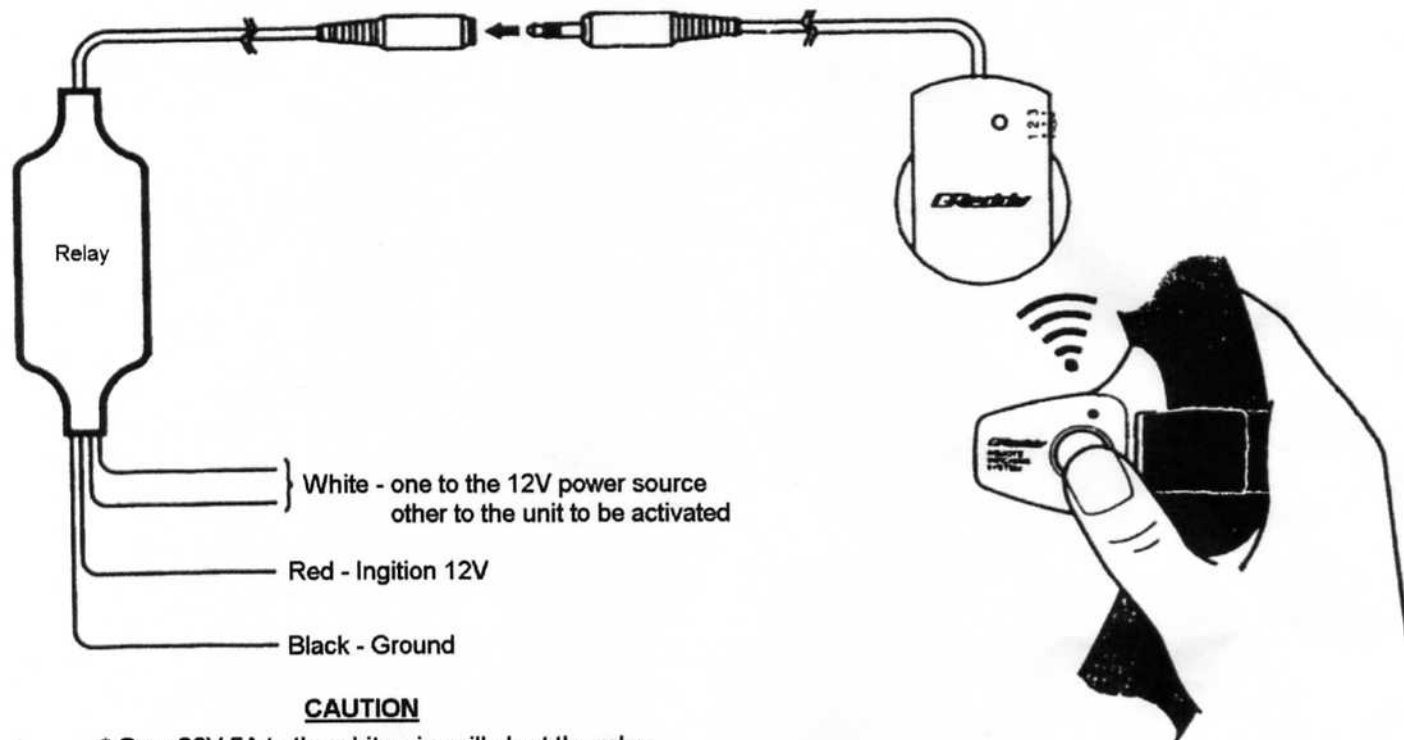

GREDDY

Remote Switching System +12 volt Adapter

CAUTION

- * Over 20V 5A to the white wire will short the relay.
- * Over 18V to the red wire will short the remote switching system.